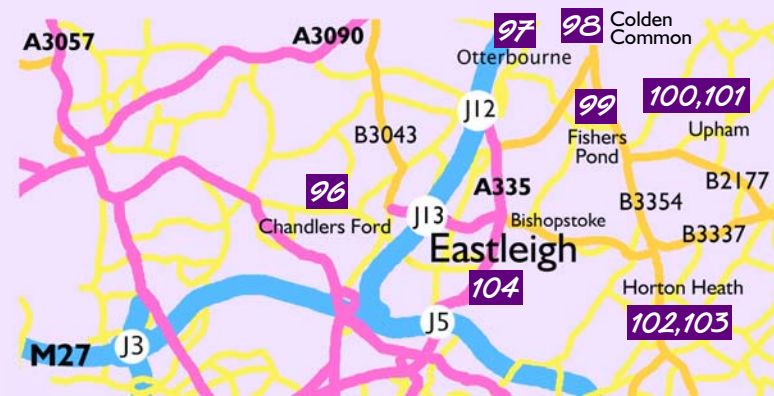

Chandlers Ford
Otterbourne
Golden Common
Fishers Pond
Upham
Horton Heath
Eastleigh

96 Chandlers Ford Art Group MULTI MEDIA ONE WEEK EXHIBITION open 18th-24th August 10-6

A group of 120 members working in watercolours, oils, acrylic and pastels, and mixed media. We meet every 4th Wednesday of the month, except August and December. About 300 pictures, some unframed, mostly for sale. Catalogue 50p.

Collecting donations for Wessex Heartbeat.

Kings Court Masonic Centre, The Hillway,
Winchester Rd., Chandlers Ford SO53 2GG
023 8026 5760