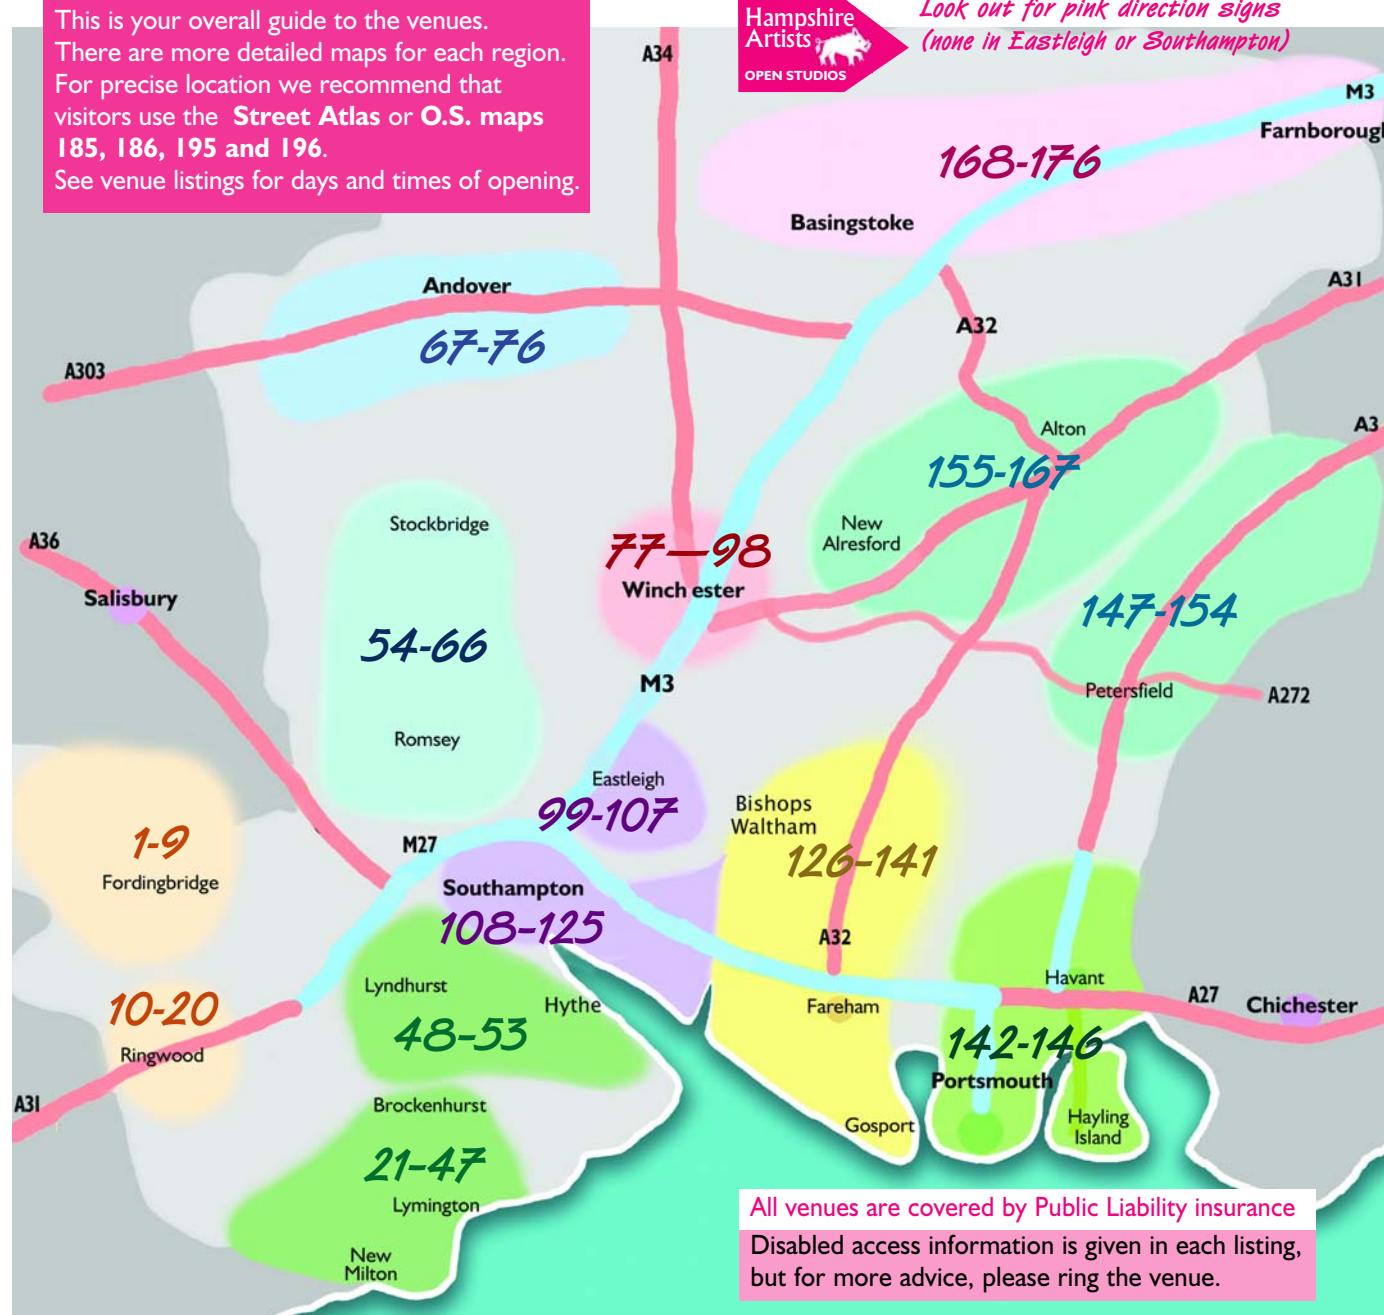

This is your overall guide to the venues. There are more detailed maps for each region. For precise location we recommend that visitors use the **Street Atlas or O.S. maps 185, 186, 195 and 196.** See venue listings for days and times of opening.